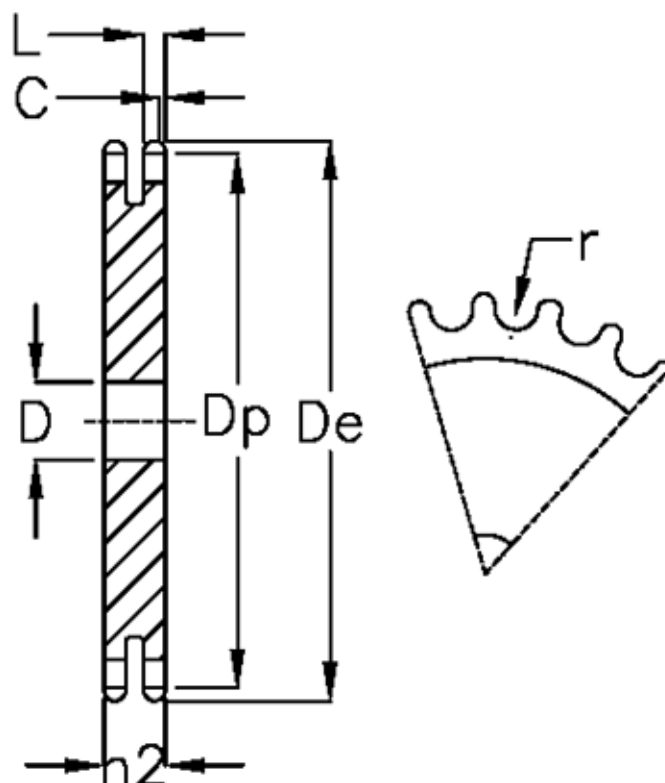

Article number: 616022010012

Description: Plate wheel 24 B-2 Z=12 duplex

Measures

C	= 4
D	= 25
De	= 162
Dp	= 147.22
For chain size	= 1 1/2 x 1
For chain type	= 24 B-2
h2	= 72
L	= 23.6

Number of teeth	= 12
r	= 25.4